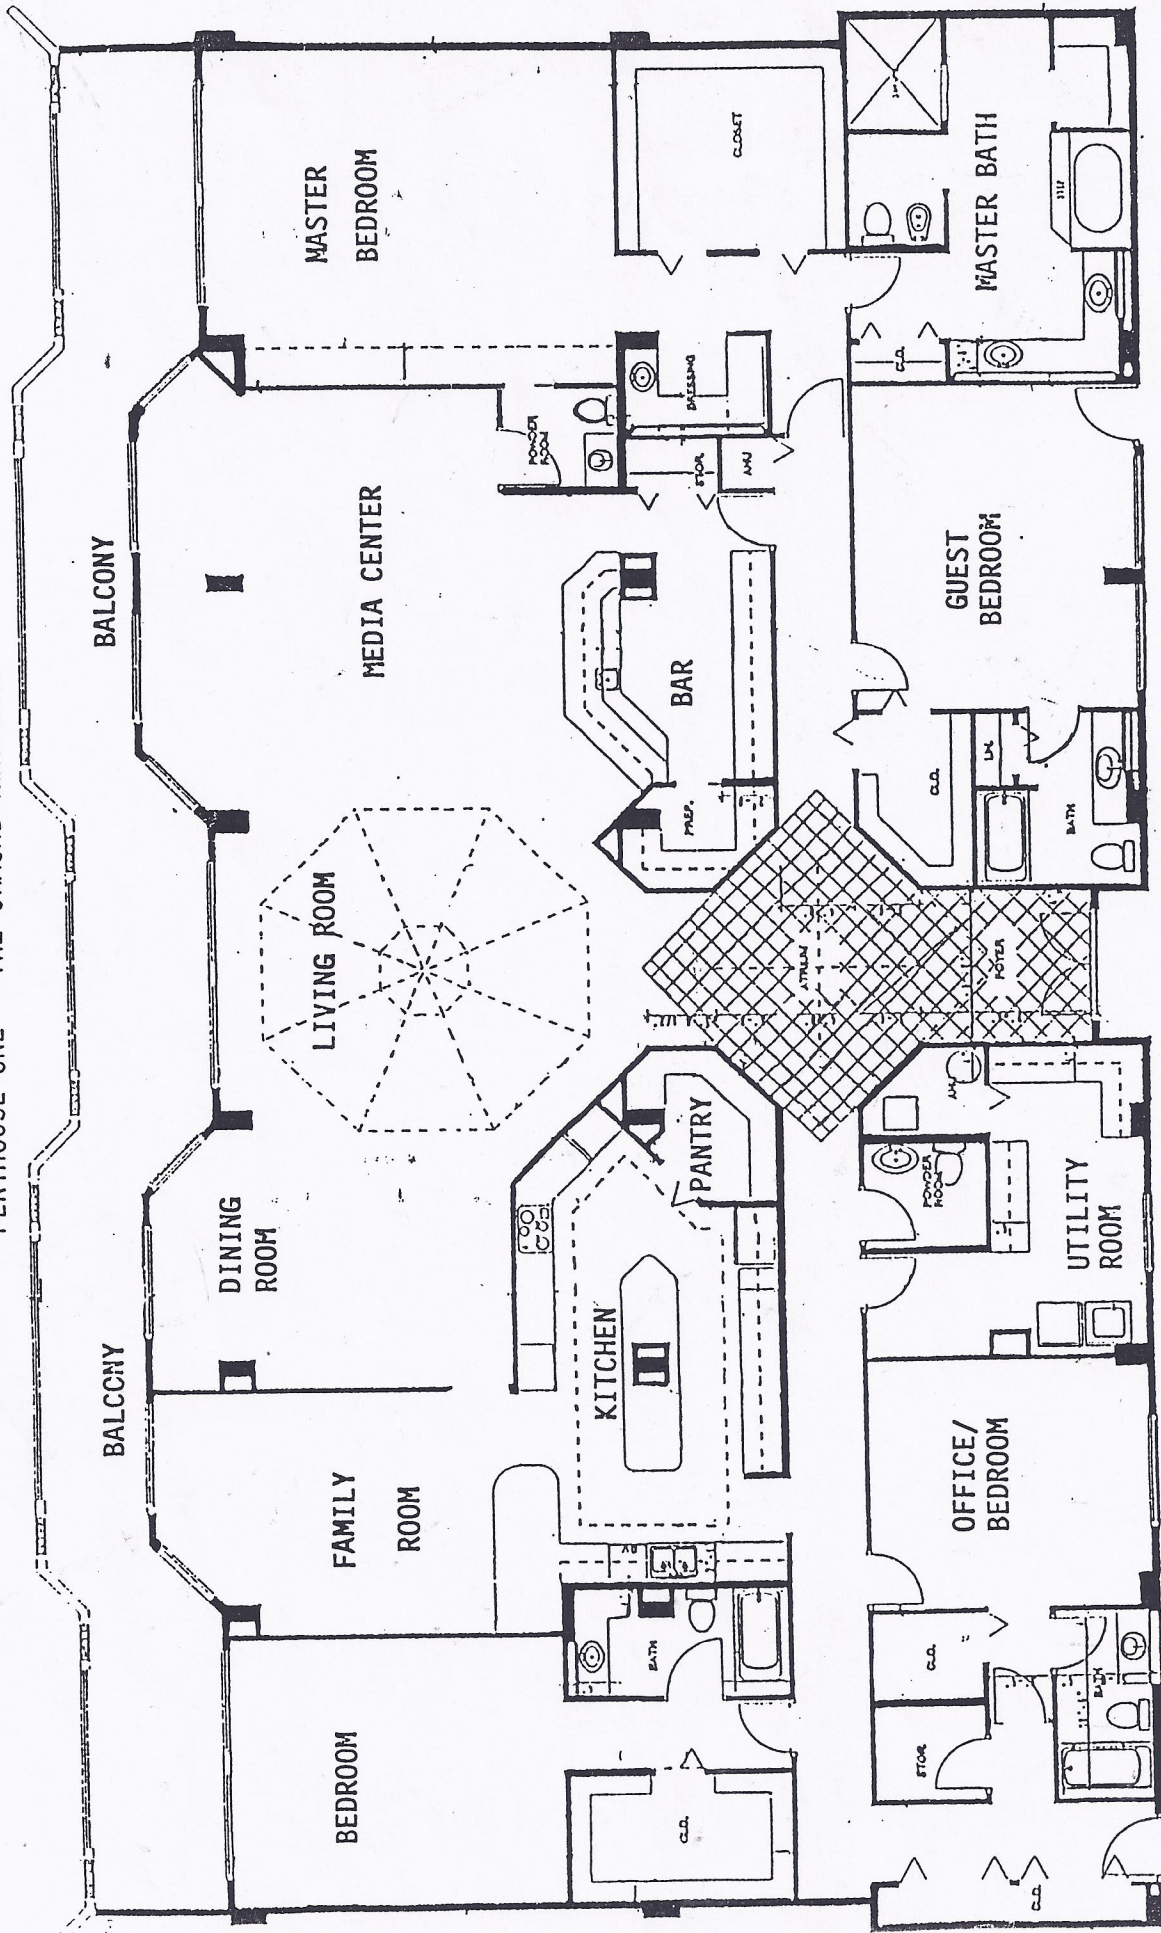

PENTHOUSE ONE - THE ORMOND HERITAGE

5684 SQUARE FEET - LIVING AREA

630 SQUARE FEET - BALCONY

6314 SQUARE FEET - TOTAL AREA